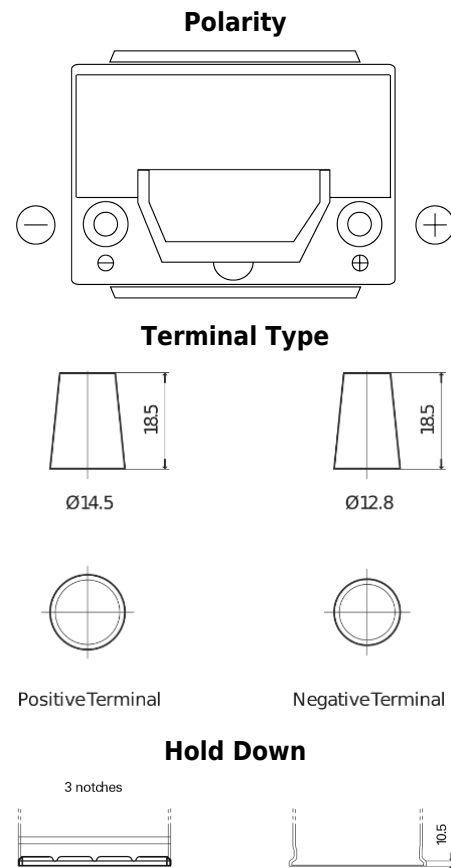

Product overview

Batteries for Cars

Senator3 DA406

Part number	DA406
Technology	Flooded
EAN/GTIN	3661024026918
Voltage	12 V
Capacity	40 Ah
CCA	350 A
Length	187 mm
Width	127 mm
Height	220 mm
Box size	B19
Polarity	ETN 0
Terminal Type	JIS taper post
Hold Down	B1
Weights (subject of variation)	9.30 kg